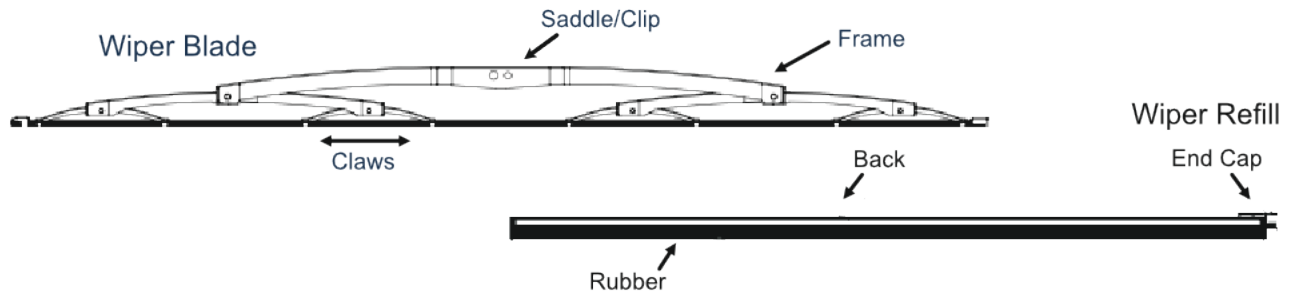

Refill	Blade Length (mm)	Suits Blades	Pack	Width (mm)	Back
TVA-xx	345 mm - 450 mm	TVCSxx	each	15 mm	Metal rail
TV1000 | TV1000-10	1000 mm	Universal	pair | box 10	8 mm | 9.5 mm	Plastic
WRMN610	600 mm	TC600A	pair | box 20	6 mm | 8 mm	Metal (narrow)
EVMN710	650 mm | 700 mm	TC650A | TC700A	pair | box 20	8 mm	Metal (narrow)
WRPN610	600 mm	TC600A	pair | box 20	6 - 8 mm	Plastic (Narrow)
WRPN710	650 mm | 700 mm	TC650A | TC700A	pair | box 20	6 - 8 mm	Plastic (Narrow)
WRPW710	700 mm	WEM700	pair | box 10	8 mm	Plastic (Wide)
WRMW610	600 mm	TC600A	pair | box 20	6 mm | 8 mm	Metal (Wide)
WRMW710	650 mm | 700 mm	TC650A | TC700A	pair | box 20	6 mm | 8 mm	Metal (Wide)
TC60100	700 - 1000 mm	TCxxx	pair	9.5 mm	S/S twin rail
80262202	1000 mm	FBxx	pair	9.5 mm	Rubber
80262200	800 mm	FBxx	pair	8 mm	Rubber
TVSWF115.756	800 mm	SWF	pair	7.5 mm	Rubber
TC-16 | TC-18 | TC-20	400 mm - 510 mm	TCCSxx	pair	12.5 mm	twin rail
TVSWF800	800 mm	132.800 | TC800	pair	9.6 mm	twin rail
TCF6071	710 mm	TC700A | B160-24	pair	9.6mm	twin rail
TVTZ710-10	710 mm	132.704 | TC700	box 10	7.5 mm	twin rail